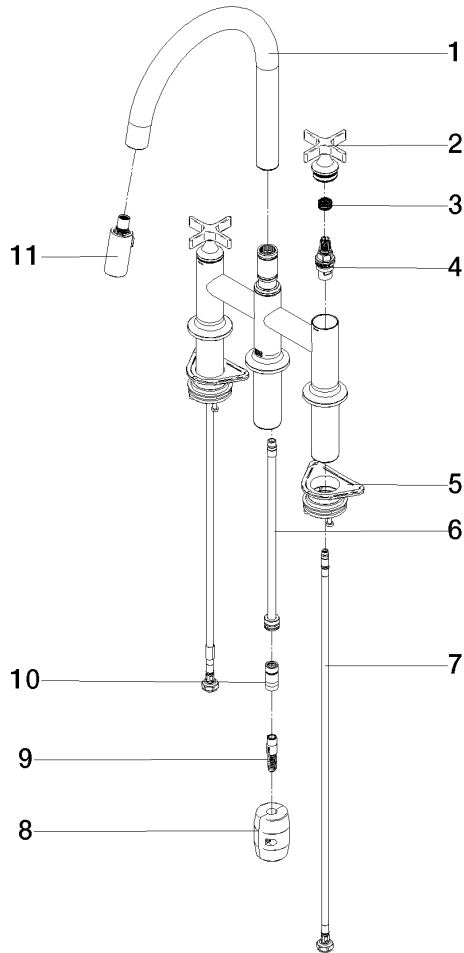

19 875 809

- 240mm projection
- pivotable spout 360°
- Optional swivel limiter available with swivel limiter set 12 823 970 90
- air-enriched flow and spray flow
- 1800 mm metal shower hose
- sprayface with anti-scaling system
- max. flow 8 l/min at 3 bar flow pressure
- lead-free
- This product can help a building meet the requirements of Green Building Rating Systems, e.g. LEED®, BREEAM®, DGNB

Recommended miscellaneous

Swivel limitation set -

12 823 970 90

Recommended miscellaneous

VAIA Dispenser with rosette - Chrome

82 434 809-00

19 875 809

Flow rate chart

Certificates

LGA_38633.

Belgaqua_24-005-
27_3.

19 875 809

Spare parts list

No.	Item Number	Name	Quantity used	Delivery time
1	90 28 22 397 00-00	spout	1	10
2	90 20 80 036 00-00	handle	2	-
Spare part can no longer be ordered, please order the replacement item				
3	90 12 12 232 00 90	fixing cap	2	2
4	90 90 03 131 00 90	top	2	2
5	04 30 11 040 00 90	fixing set	2	2
6	04 28 20 067 00 90	pipe	1	2
7	04 30 04 101 00 90	hose	2	2
8	04 21 50 010 00 90	accessories	1	2
9	04 30 02 120 00-00	hose	1	10
10	90 24 03 253 00 90	adaptor	1	2
11	90 18 40 317 00-00	shower	1	10