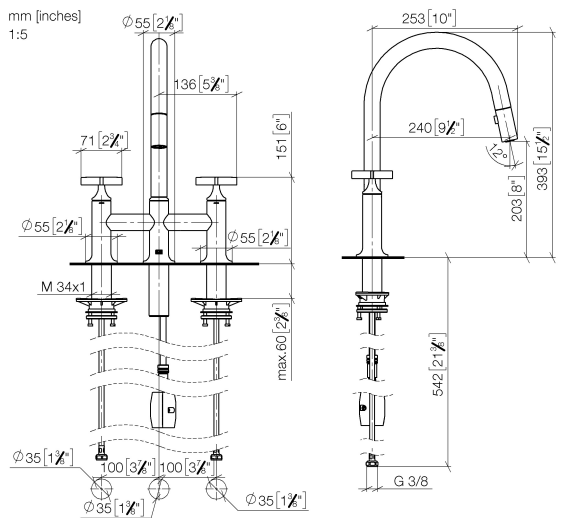

19 875 809

- 240mm projection
- pivotable spout 360°
- Optional swivel limiter available with swivel limiter set 12 823 970 90
- air-enriched flow and spray flow
- 1800 mm metal shower hose
- sprayface with anti-scaling system
- max. flow 8 l/min at 3 bar flow pressure
- lead-free
- This product can help a building meet the requirements of Green Building Rating Systems, e.g. LEED®, BREEAM®, DGNB

Recommended miscellaneous

Swivel limitation set -

12 823 970 90

Recommended miscellaneous

VAIA Dispenser with rosette - Chrome

82 434 809-00

19 875 809

Flow rate chart

Certificates

LGA_38633.

Belgaqua_24-005-
27_3.

19 875 809

Spare parts list

No.	Item Number	Name	Quantity used	Delivery time
1	90 28 22 397 00-00	spout	1	10
2	90 20 80 036 00-00	handle	2	-
Spare part can no longer be ordered, please order the replacement item				
3	90 12 12 232 00 90	fixing cap	2	2
4	90 90 03 131 00 90	top	2	2
5	04 30 11 040 00 90	fixing set	2	2
6	04 28 20 067 00 90	pipe	1	2
7	04 30 04 101 00 90	hose	2	2
8	04 21 50 010 00 90	accessories	1	2
9	04 30 02 120 00-00	hose	1	10
10	90 24 03 253 00 90	adaptor	1	2
11	90 18 40 317 00-00	shower	1	10